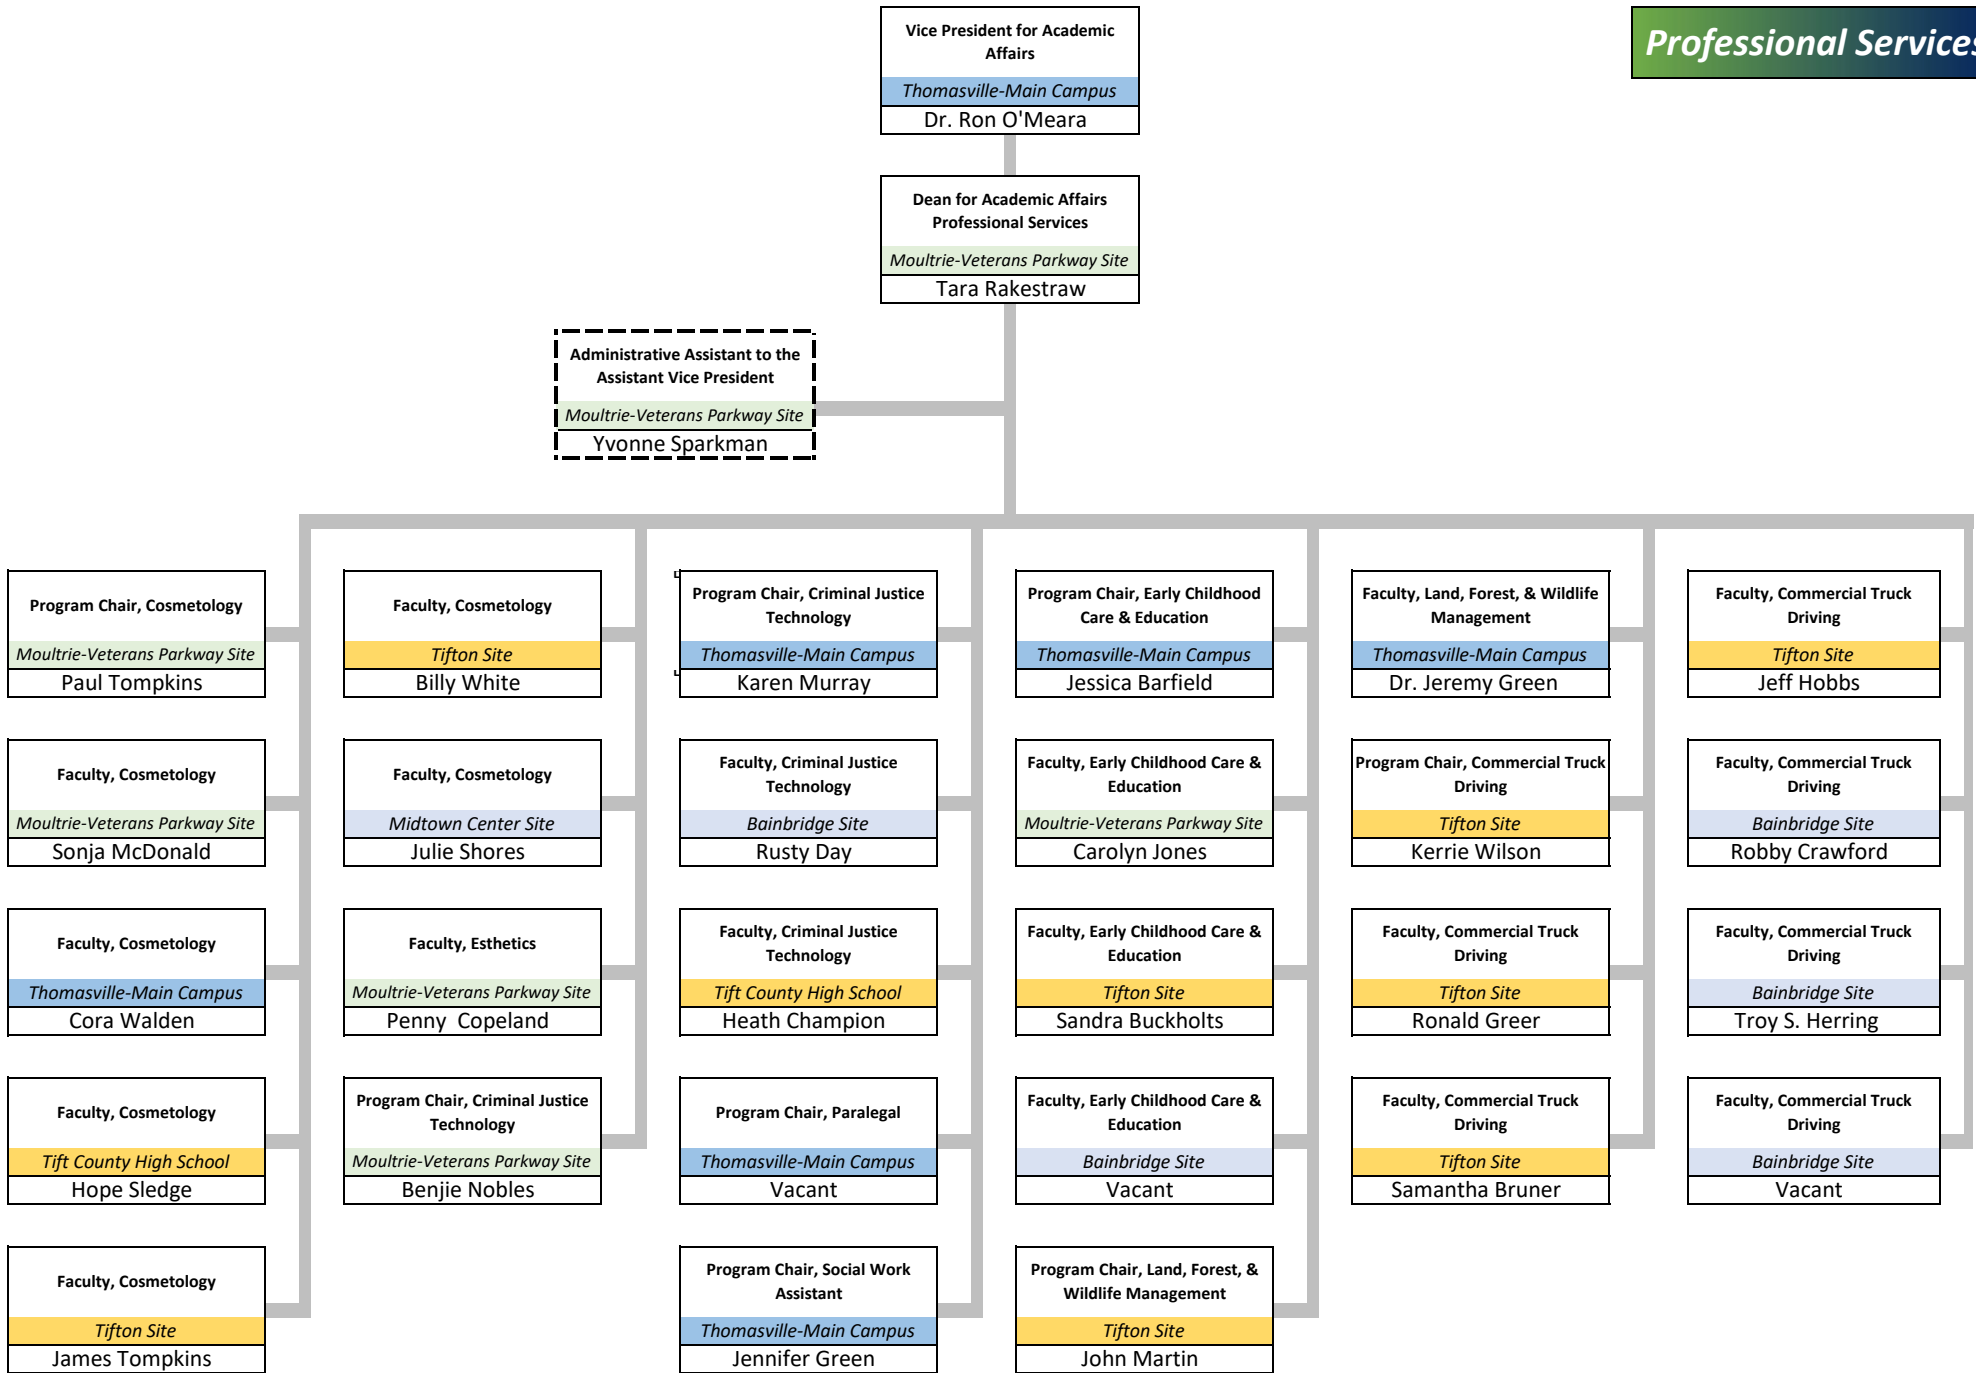

Professional Services