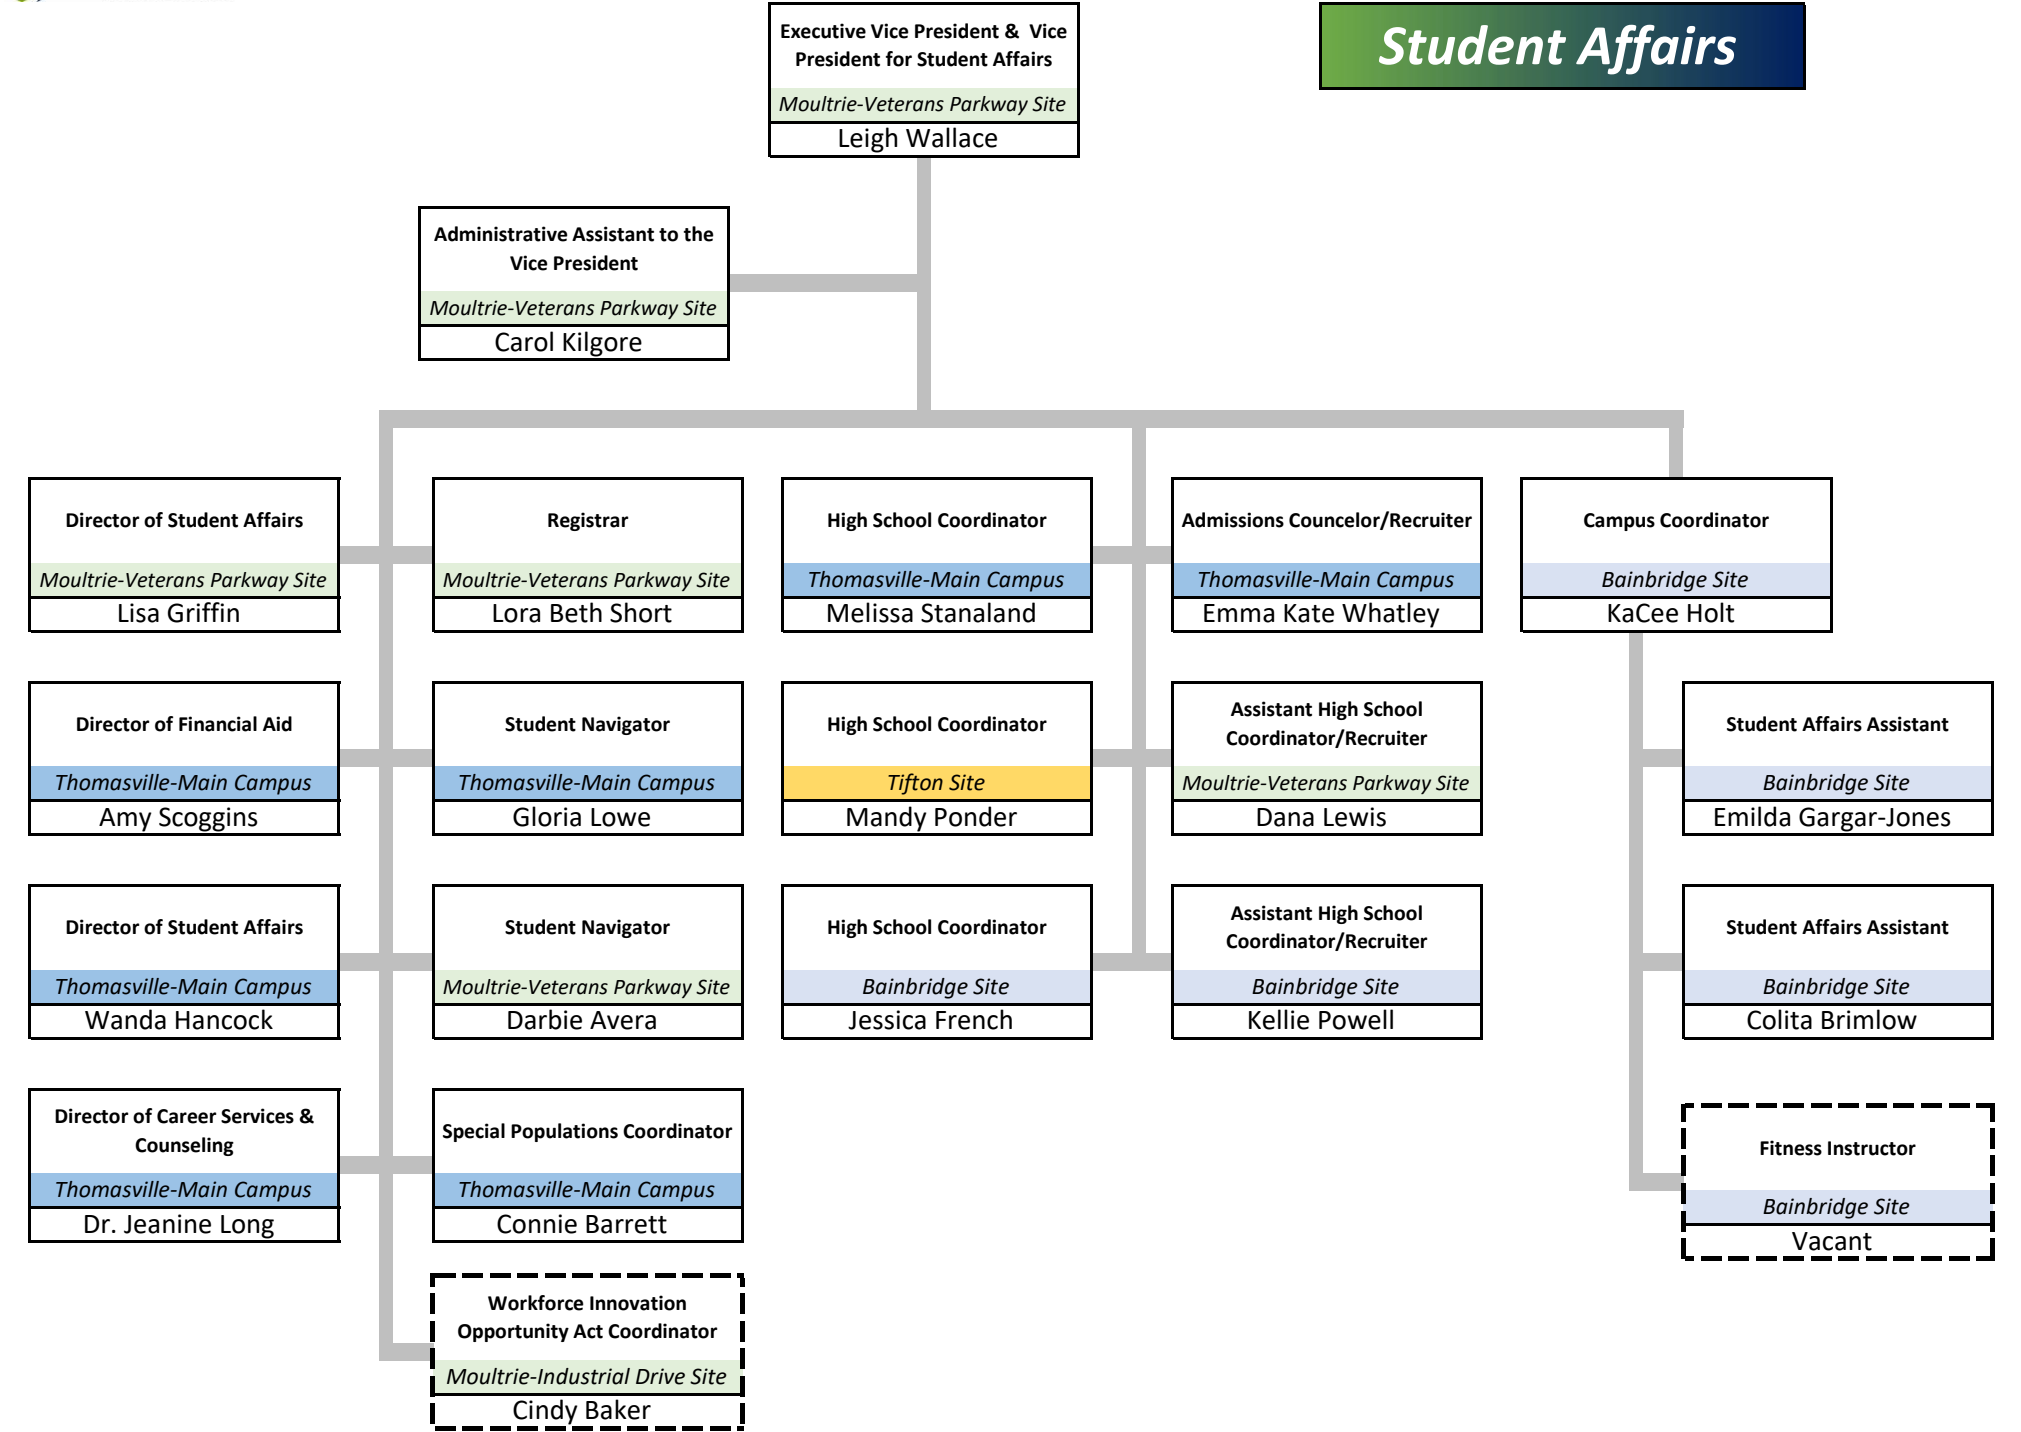

Executive Leadership

President's Office

Campus Safety

Institutional Effectiveness

Institutional Advancement

Student Affairs

Student Affairs

Executive Vice President & Vice President for Student Affairs
Moultrie-Veterans Parkway Site
Leigh Wallace