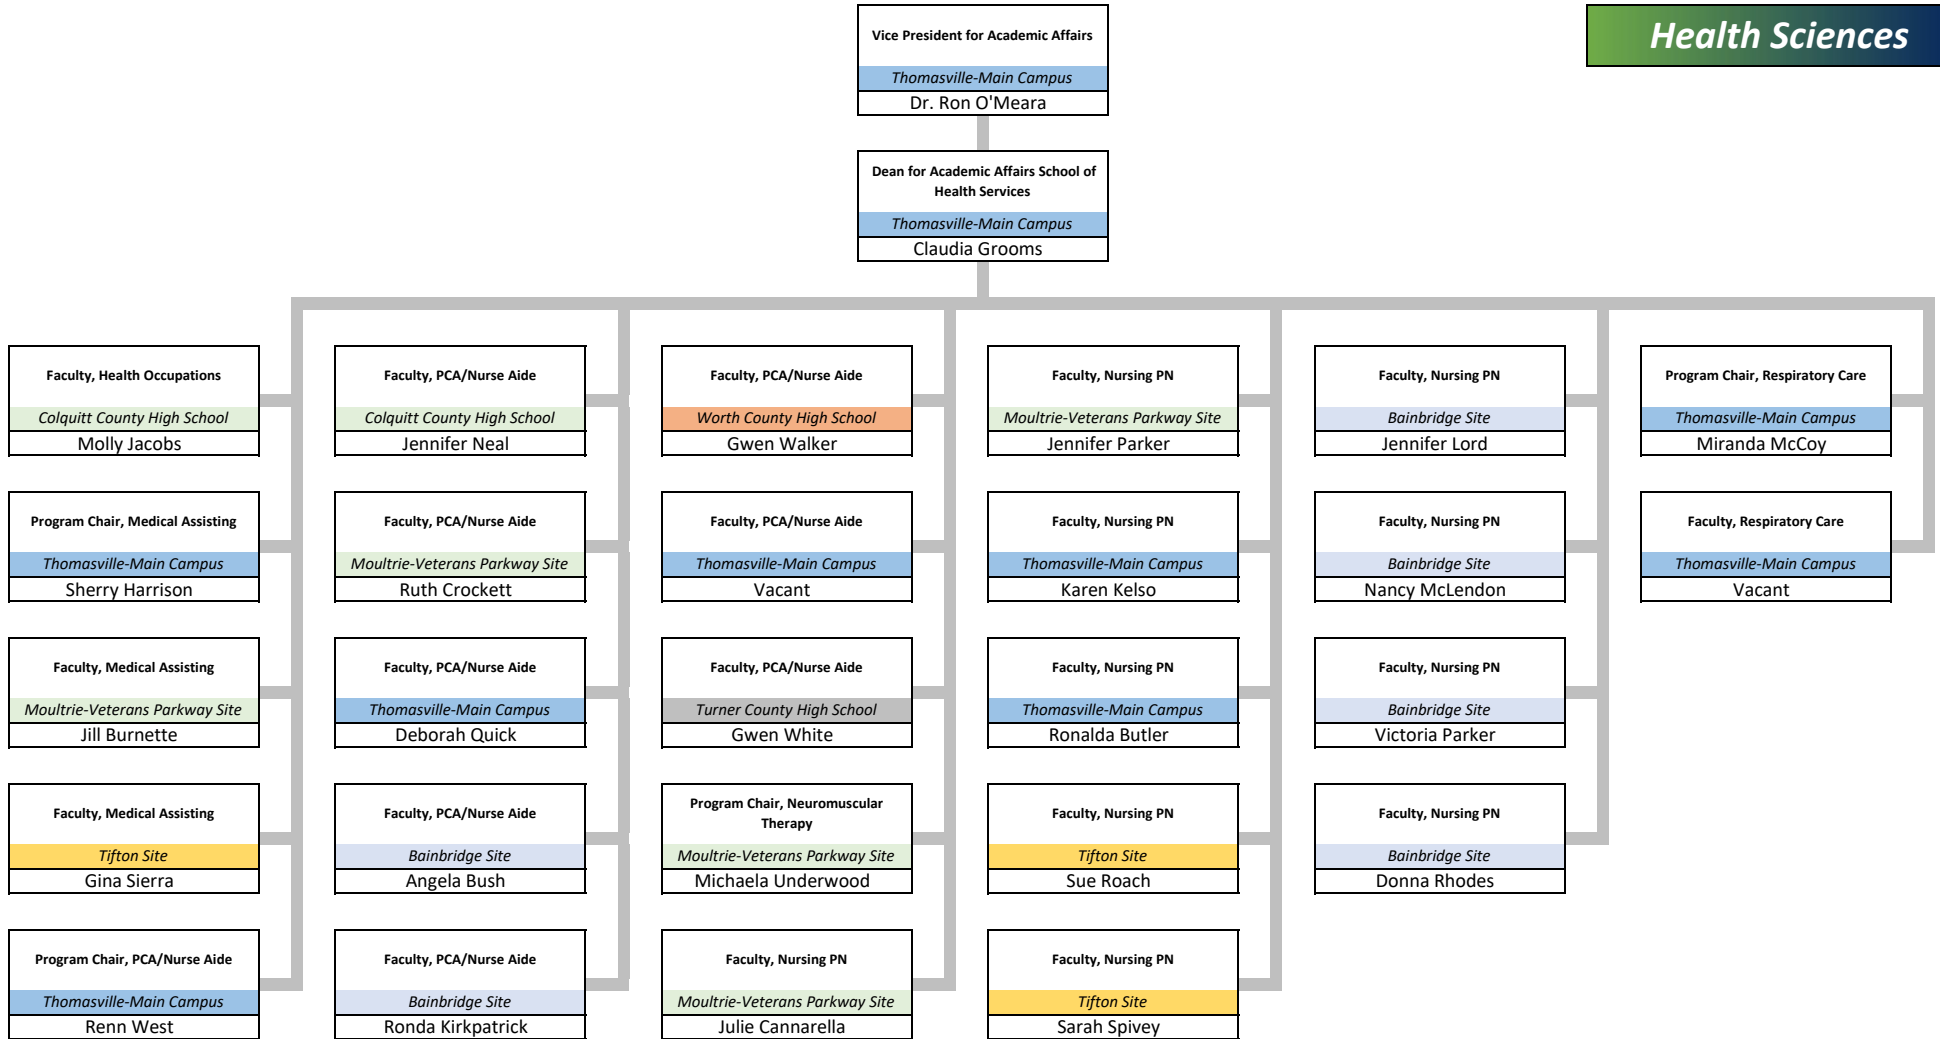

Receptionist
Thomasville-Main Campus
Caroline Pope

Administrative Services

Operations

Operations

Operations

Economic Development

Academic Affairs

Health Sciences

Health Sciences

Business

Industrial Technology

Arts & Sciences

Vice President for Academic Affairs
Thomasville-Main Campus
Dr. Ron O'Meara

Dean for Academic Affairs School of Arts & Sciences
Tifton Site
Kathryn Kent

Administrative Support Assistant
Tifton Site
Katherine Warren

Program Chair, Biology Lab Coordinator
Thomasville-Main Campus
Dr. Heidi Von Itter

Program Chair, English
Tifton Site
Hannah Holmes

Faculty, English
Moultrie-Veterans Parkway Site
Jason Tillman