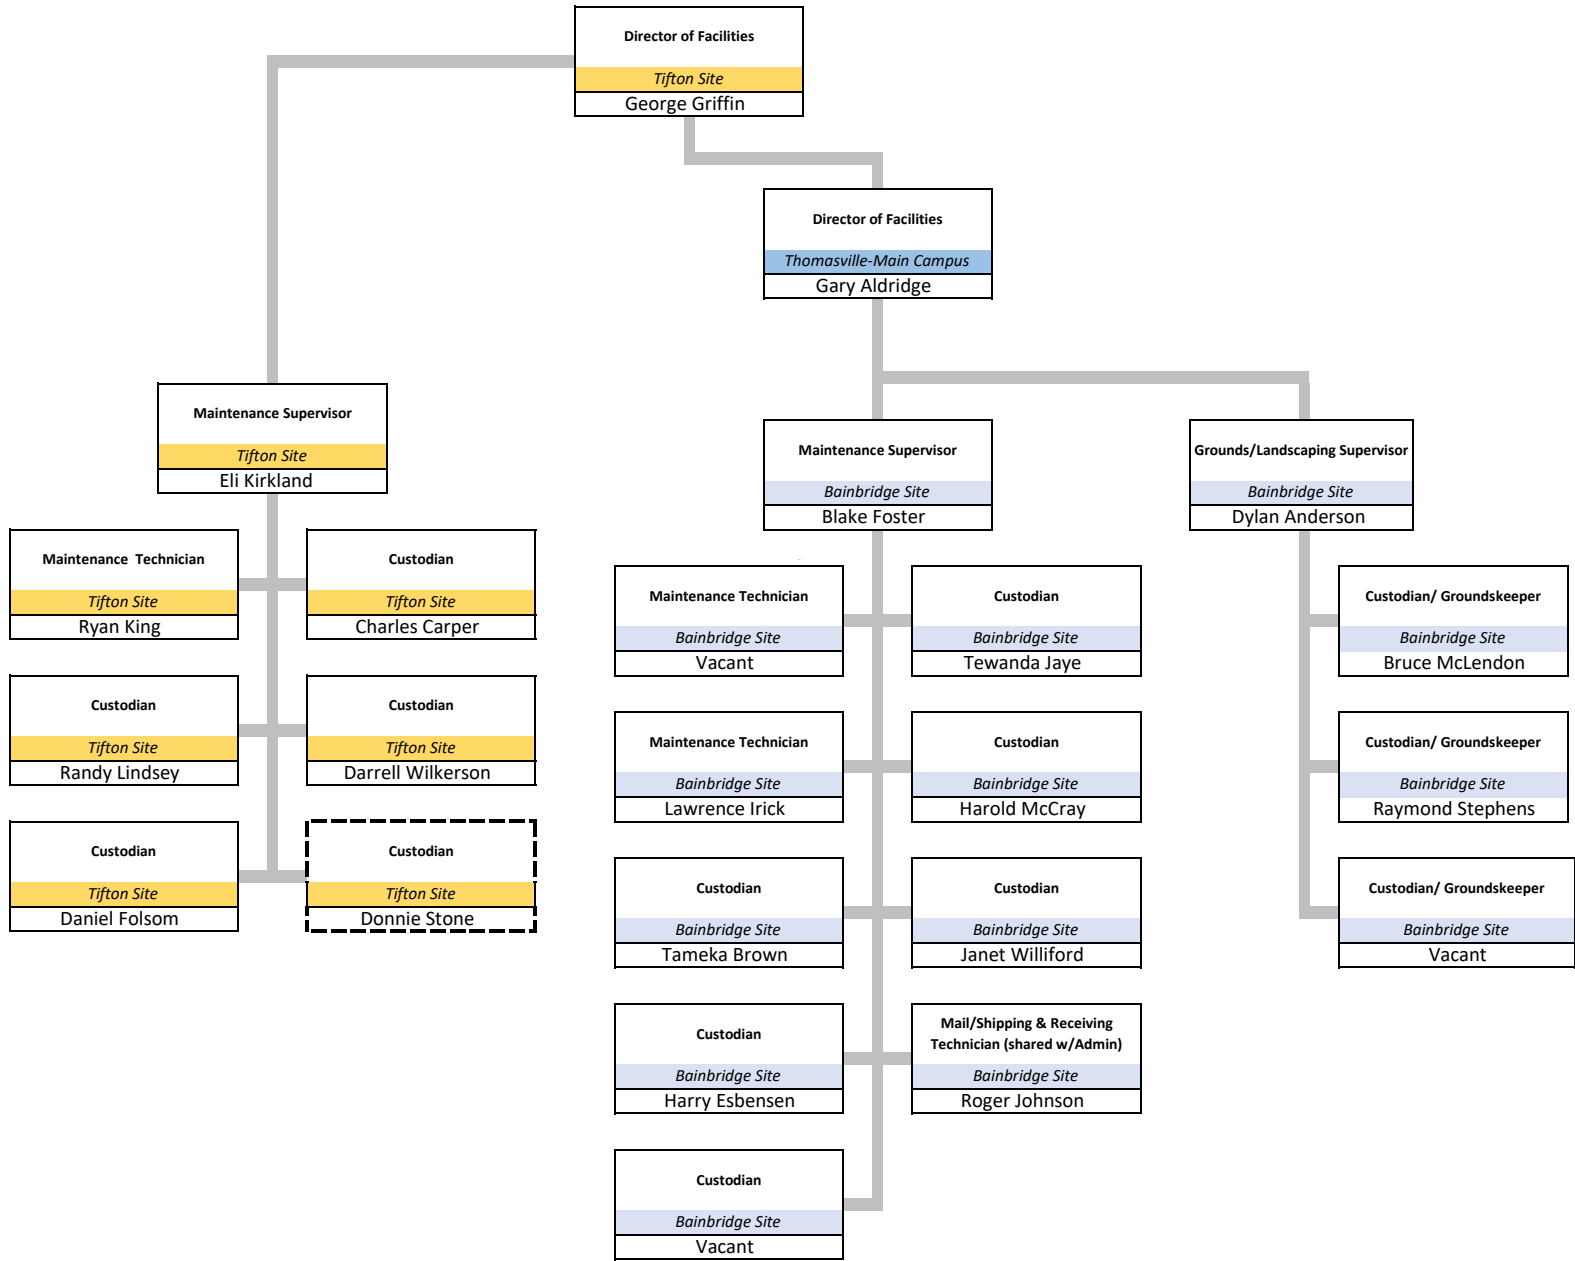

Receptionist
Thomasville-Main Campus
Caroline Pope

Administrative Services

Operations

Operations

Operations

Economic Development

Academic Affairs

Health Sciences

Administrative Support Assistant
Tifton Site
Katherine Warren

Program Chair, Biology Lab Coordinator
Thomasville-Main Campus
Dr. Heidi Von Itter

Program Chair, English
Tifton Site
Hannah Holmes

Faculty, English
Moultrie-Veterans Parkway Site
Jason Tillman