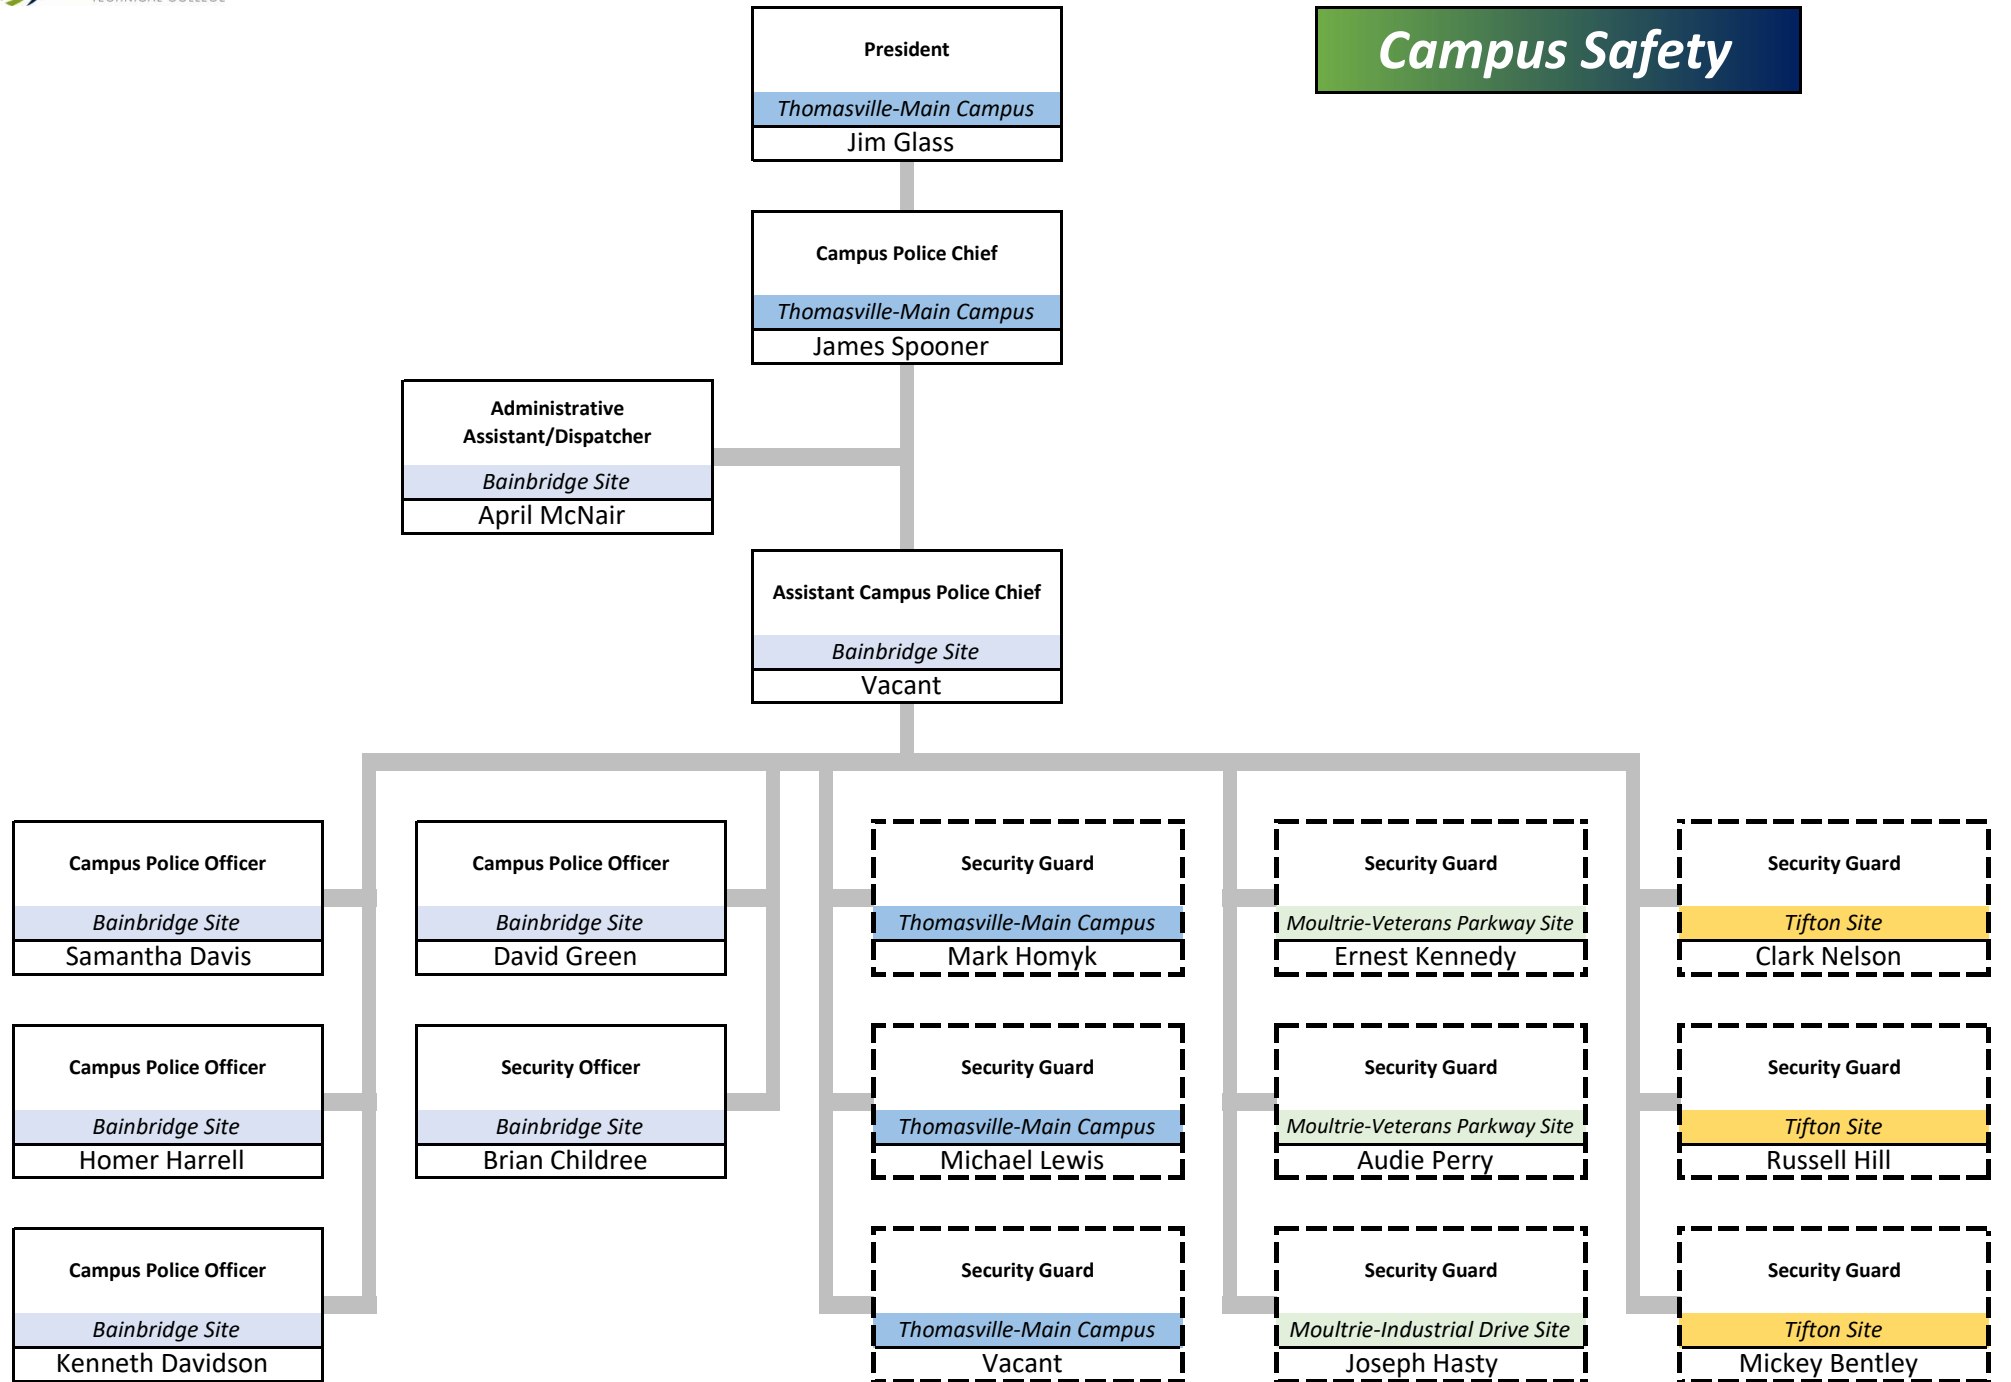

Executive Leadership

President's Office

Campus Safety

Institutional Effectiveness

Institutional Advancement

Student Affairs

Student Affairs

Executive Vice President & Vice President for Student Affairs
Moultrie-Veterans Parkway Site
Leigh Wallace