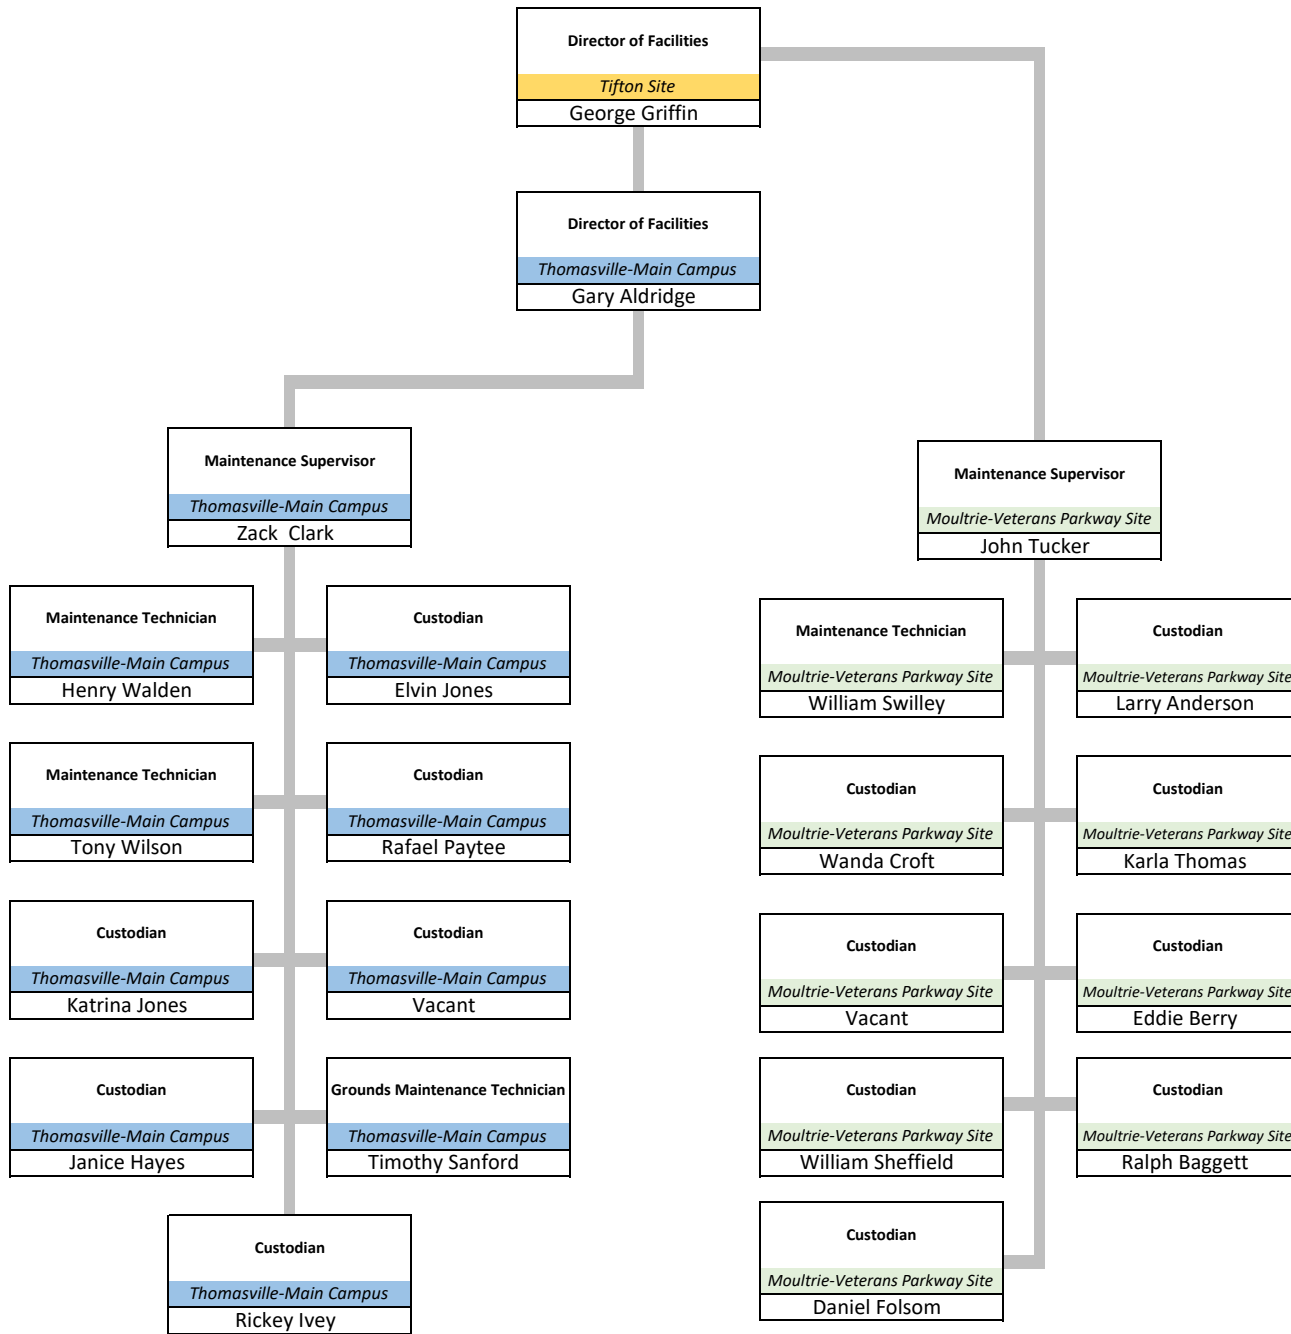

Receptionist
Thomasville-Main Campus
Caroline Pope

Administrative Services

Operations

Operations

Operations

Economic Development

Academic Affairs

Health Sciences

Health Sciences

Business

Industrial Technology

Arts & Sciences

Vice President for Academic Affairs
Thomasville-Main Campus
Dr. Ron O'Meara

Dean for Academic Affairs School of Arts & Sciences
Tifton Site
Kathryn Kent

Administrative Support Assistant
Tifton Site
Katherine Warren

Program Chair, Biology Lab Coordinator
Thomasville-Main Campus
Dr. Heidi Von Itter

Program Chair, English
Tifton Site
Hannah Holmes

Faculty, English
Moultrie-Veterans Parkway Site
Jason Tillman