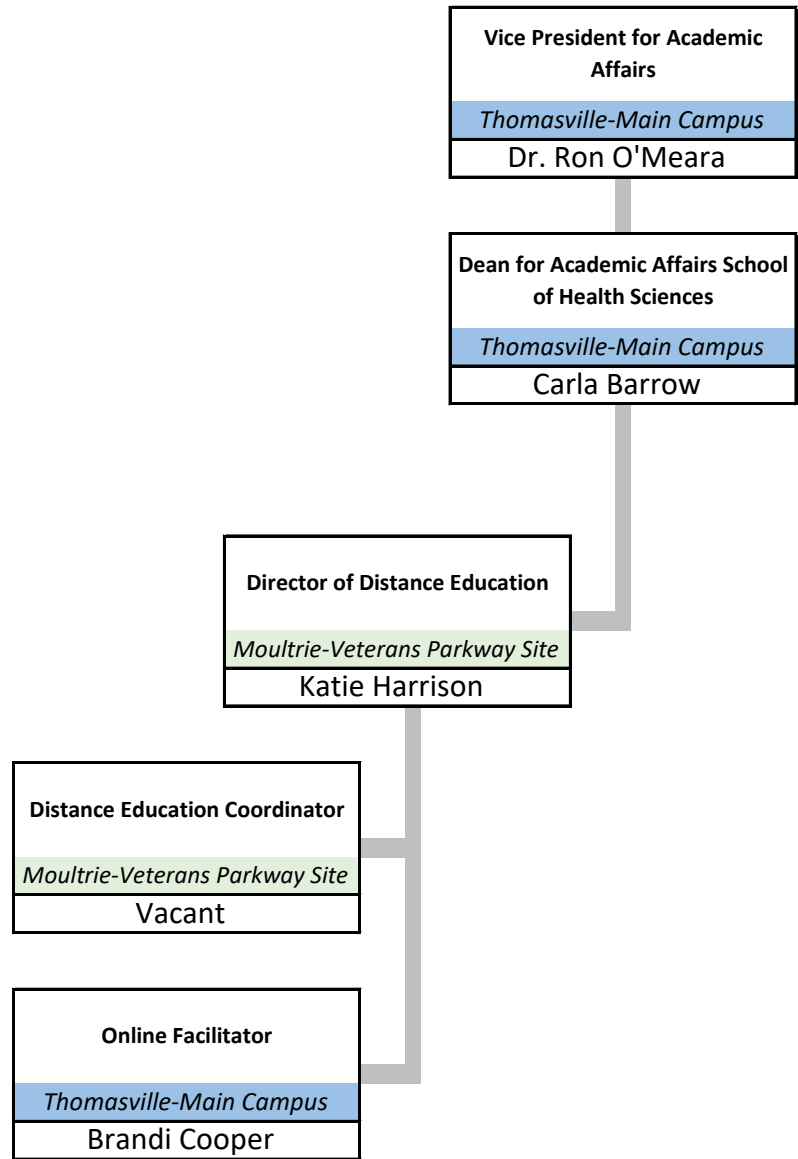

Distance Education