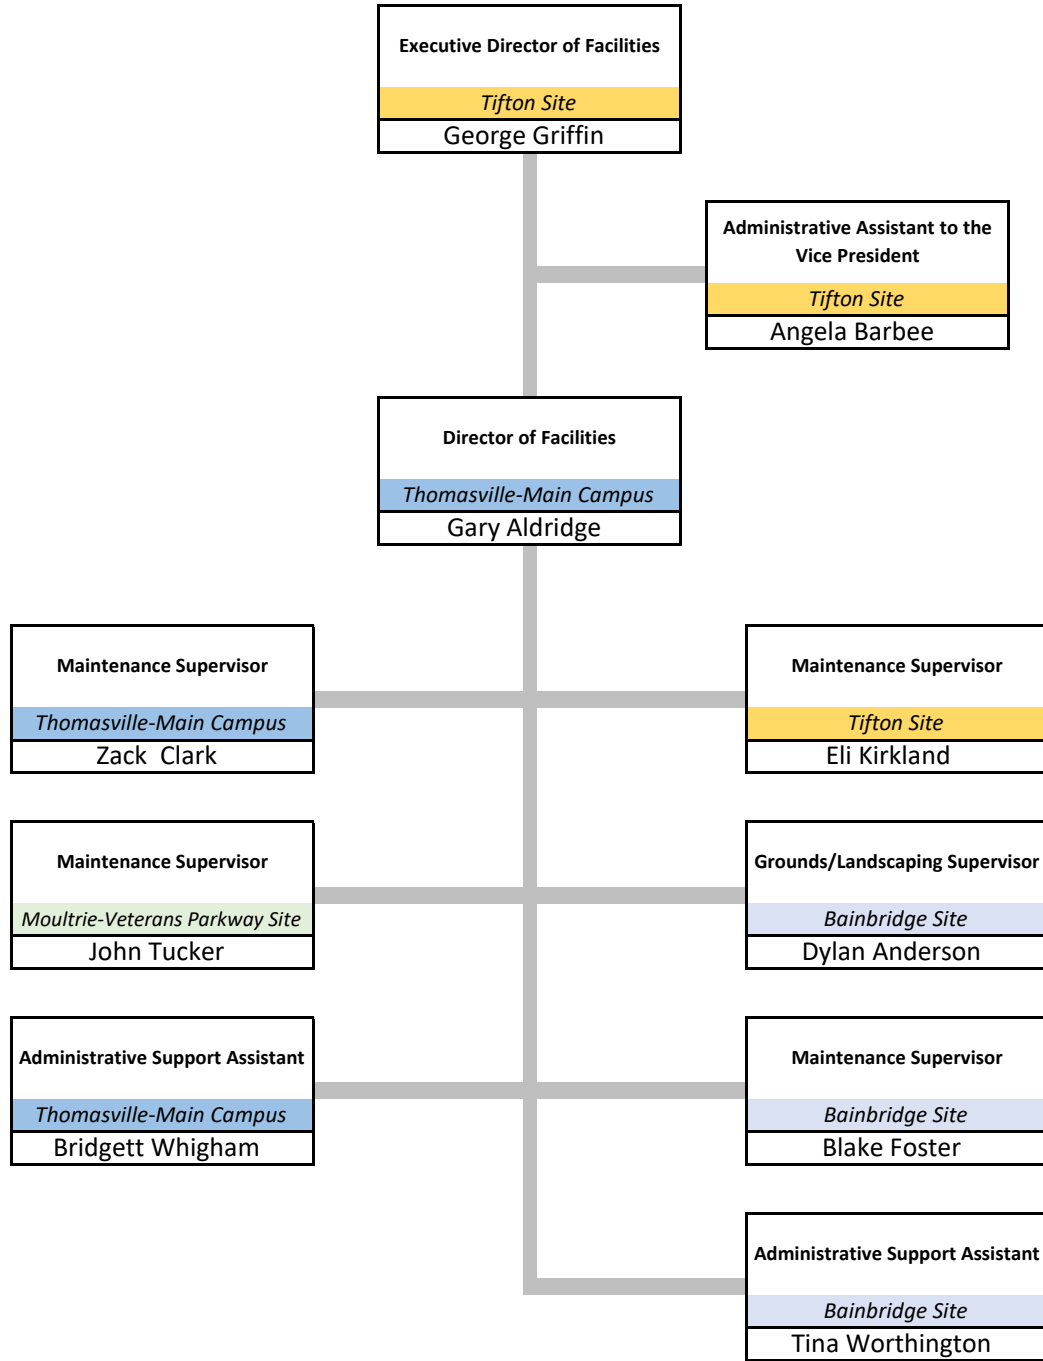

Operations