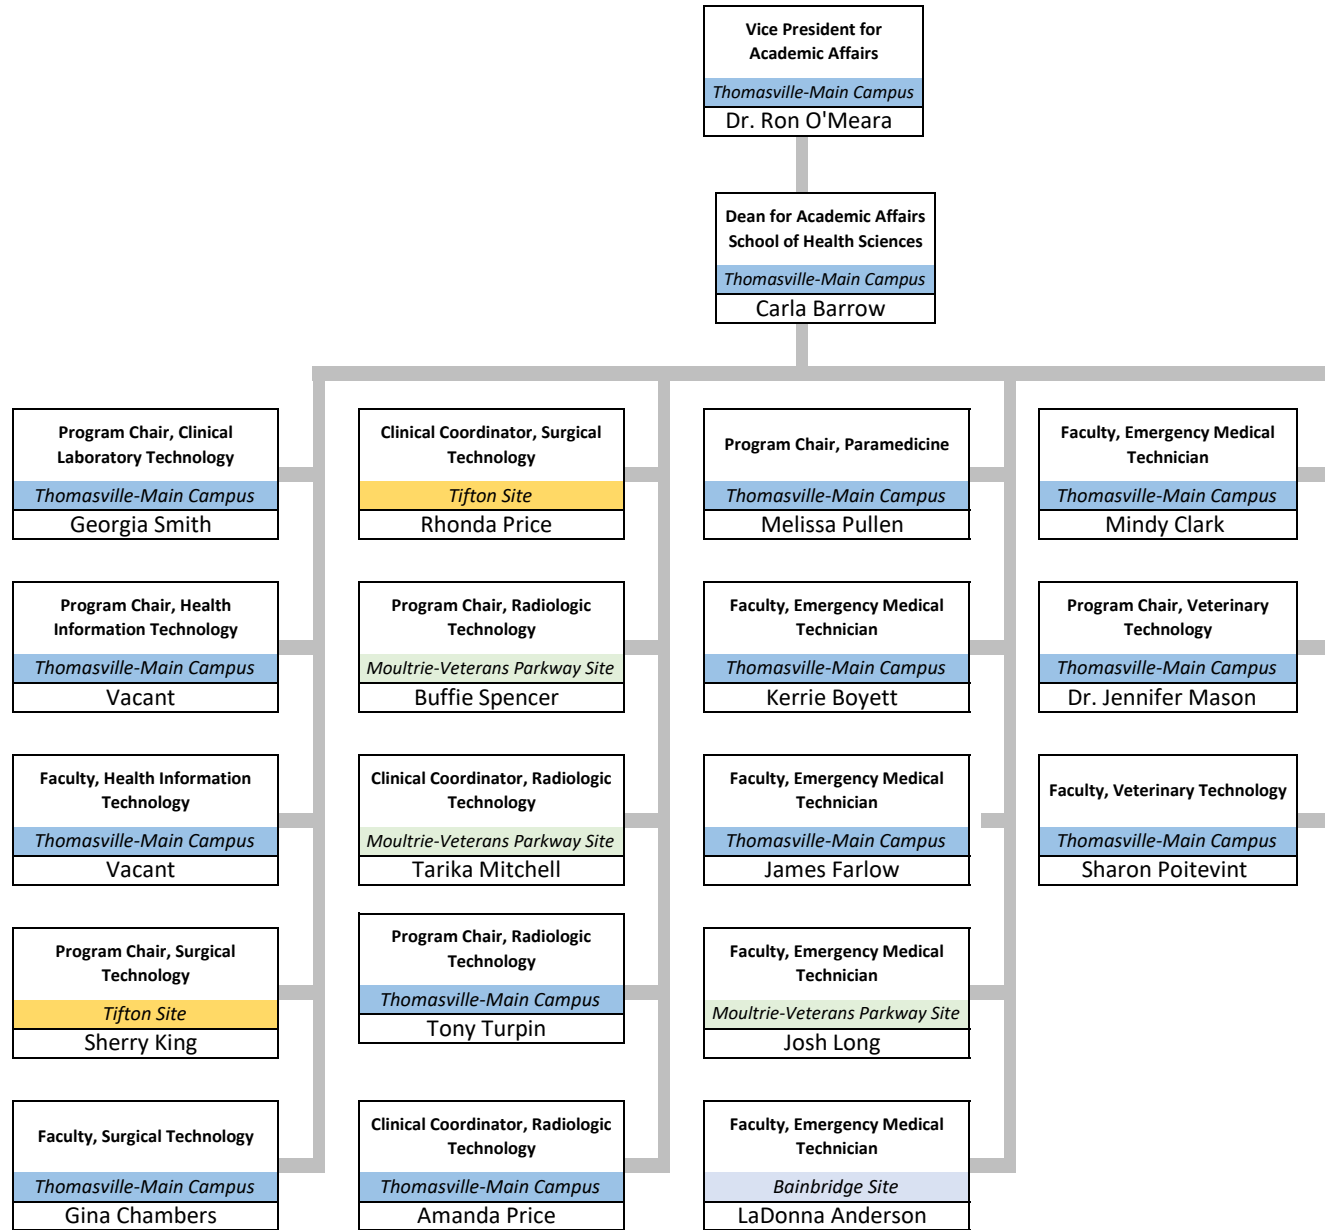

Receptionist
Thomasville-Main Campus
Caroline Pope

Administrative Services

Operations

Operations

Operations

Economic Development

Academic Affairs

Health Sciences