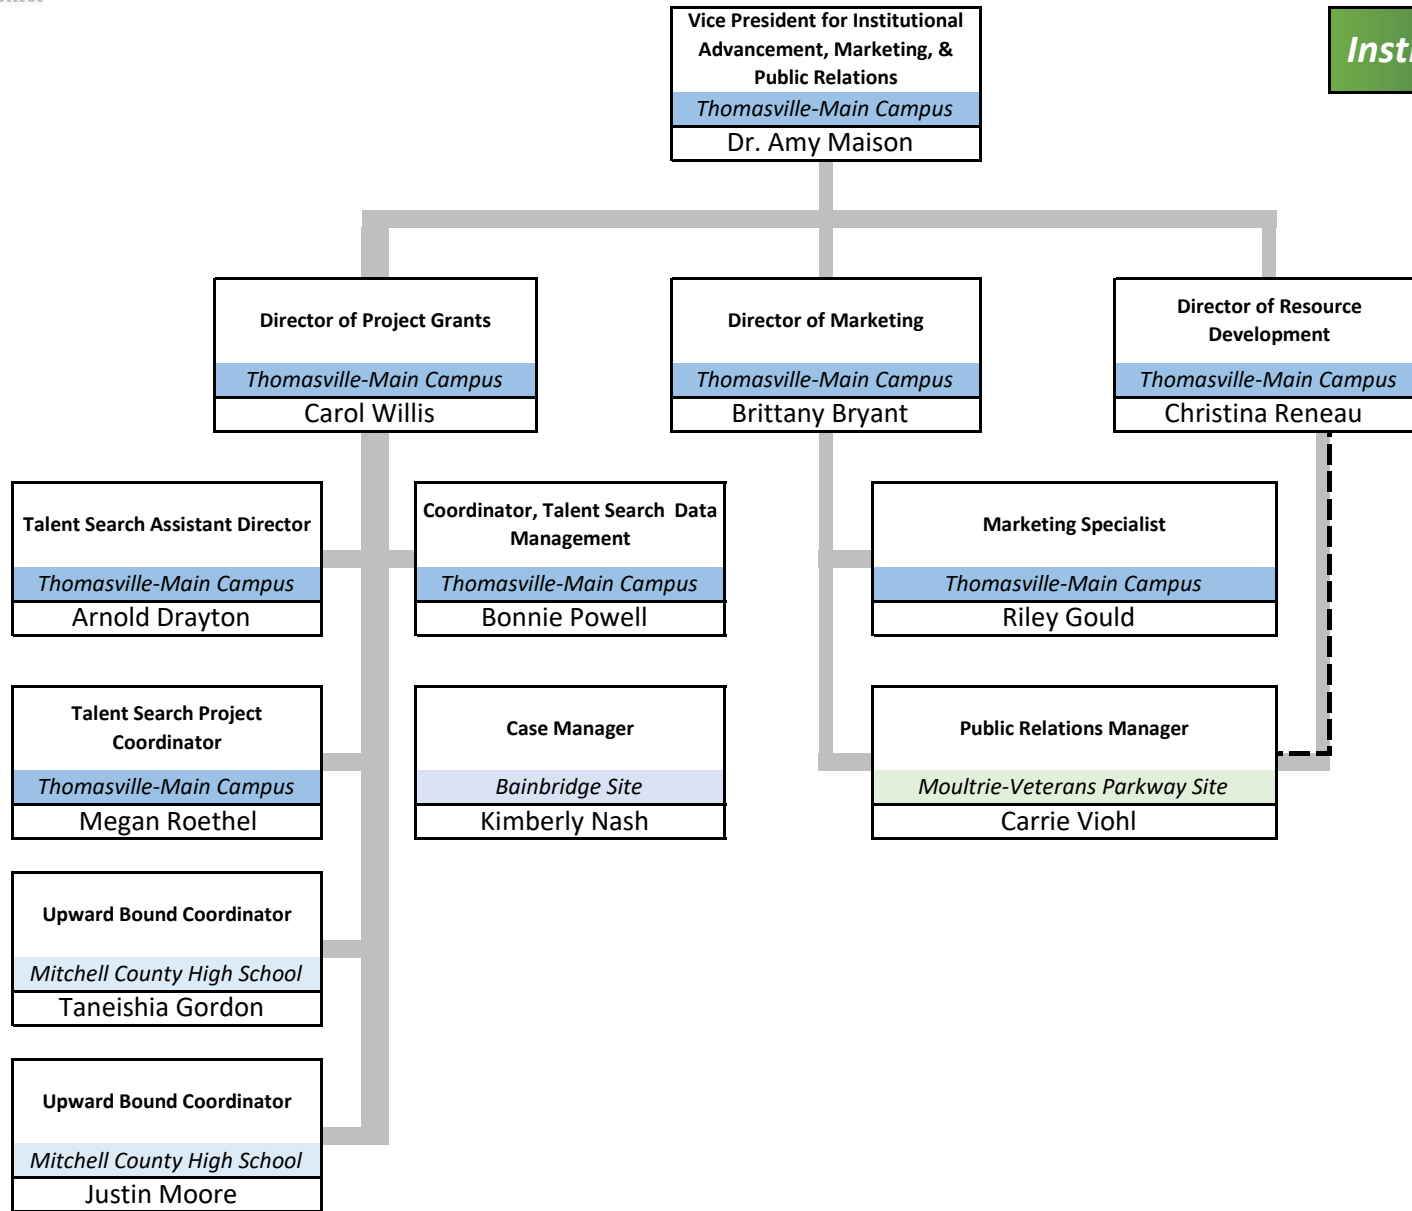

Executive Leadership

President's Office

Campus Safety

Institutional Effectiveness

Institutional Advancement

Student Affairs

Student Affairs

Executive Vice President & Vice President for Student Affairs
Moultrie-Veterans Parkway Site
Leigh Wallace