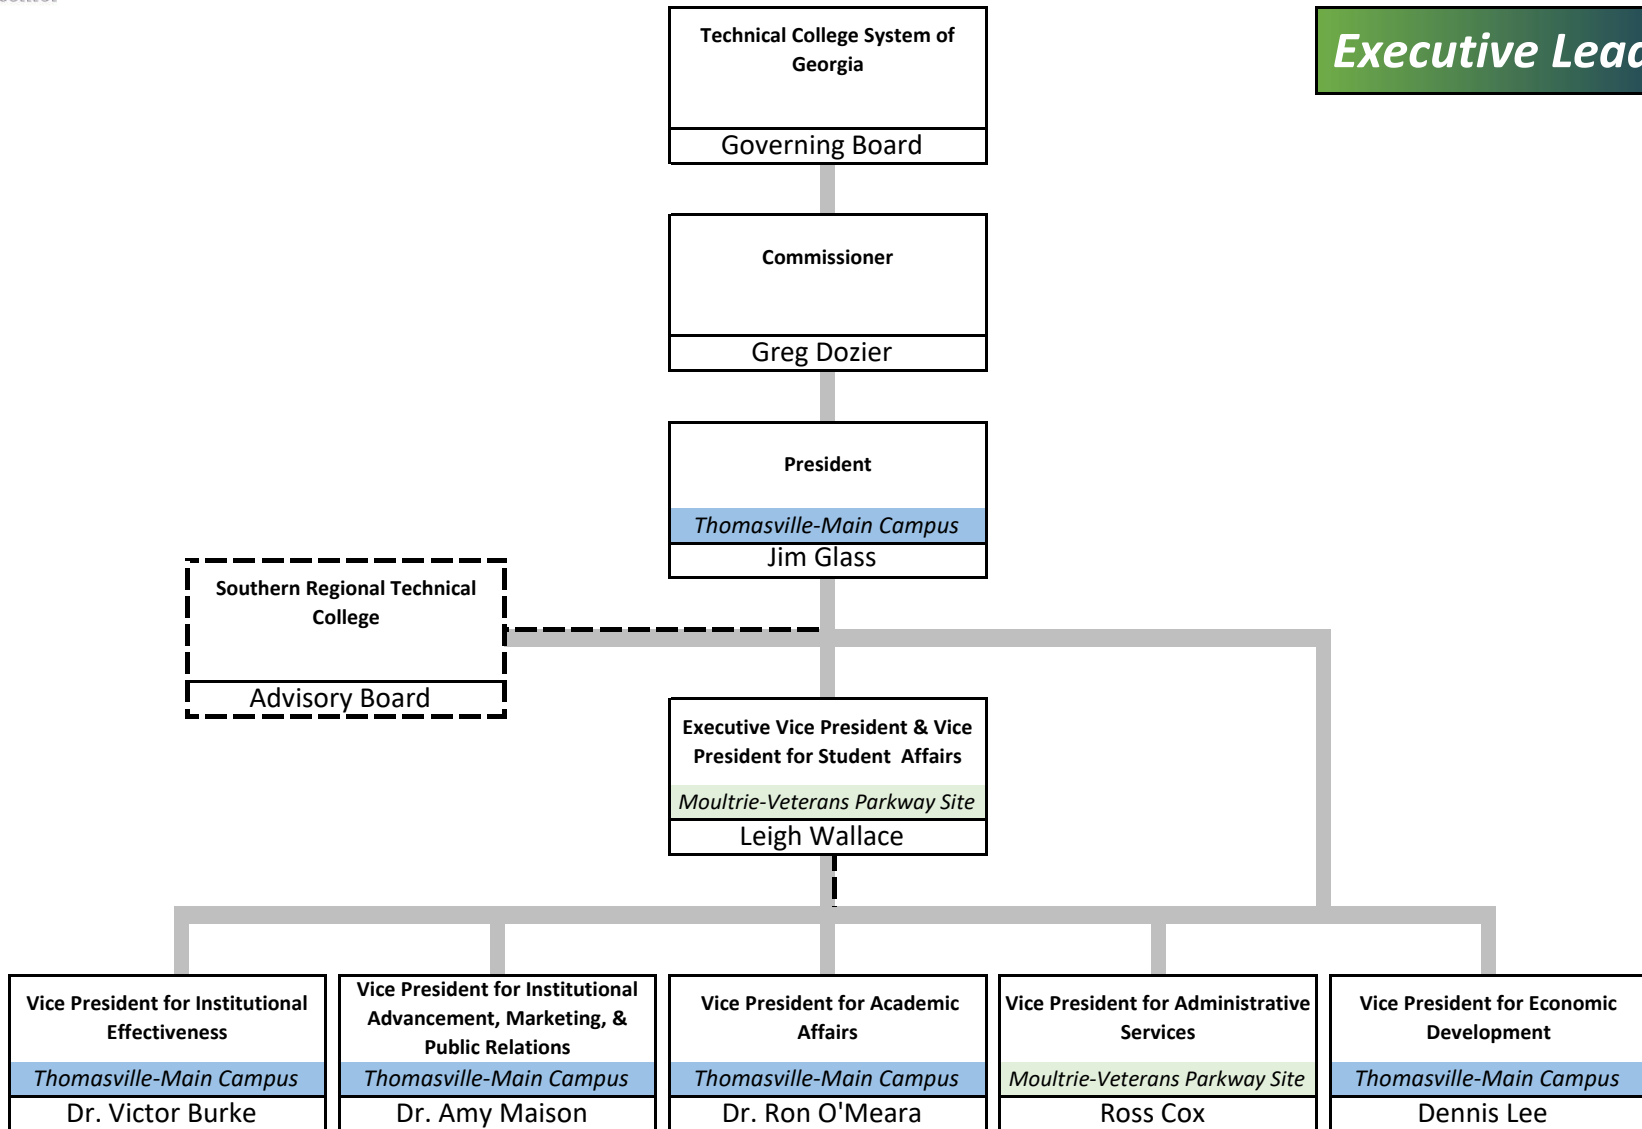

Executive Leadership

President's Office

Campus Safety

Institutional Effectiveness

Institutional Advancement

Student Affairs

Student Affairs

Executive Vice President & Vice President for Student Affairs
Moultrie-Veterans Parkway Site
Leigh Wallace