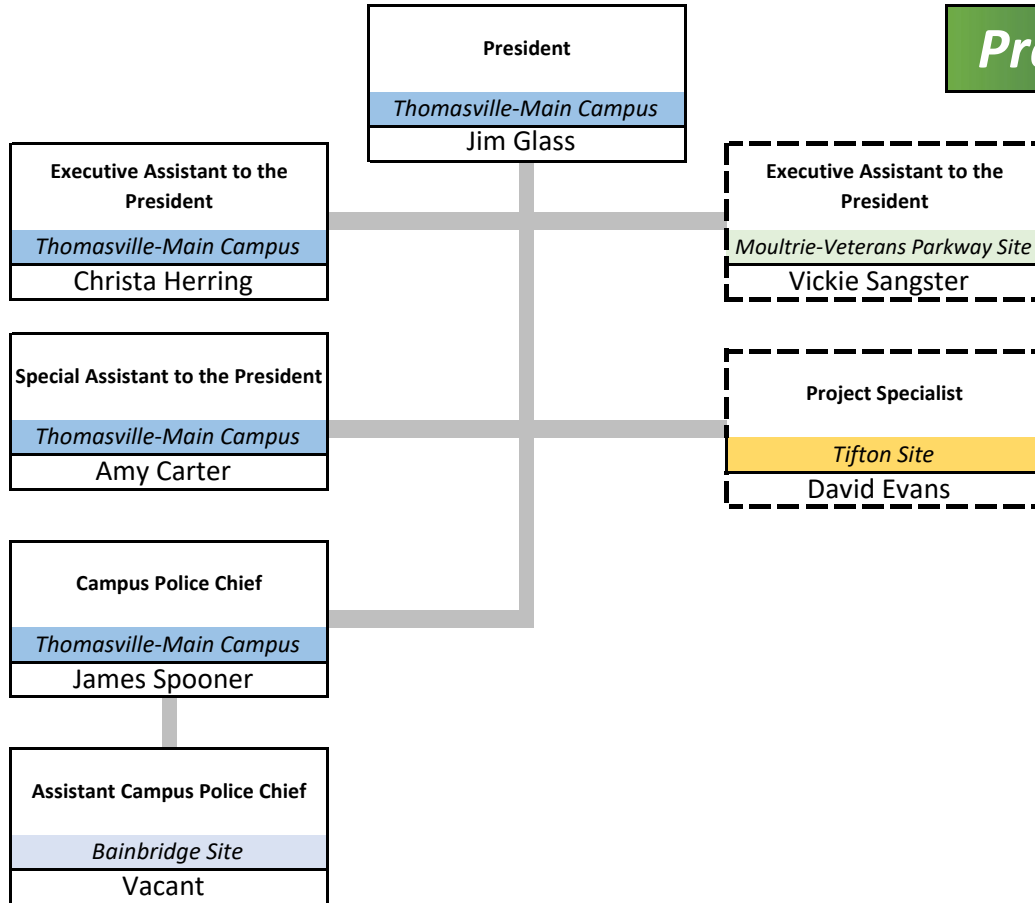

Executive Leadership

President's Office

Campus Safety

Institutional Effectiveness

Institutional Advancement

Student Affairs

Student Affairs

Executive Vice President & Vice President for Student Affairs
Moultrie-Veterans Parkway Site
Leigh Wallace